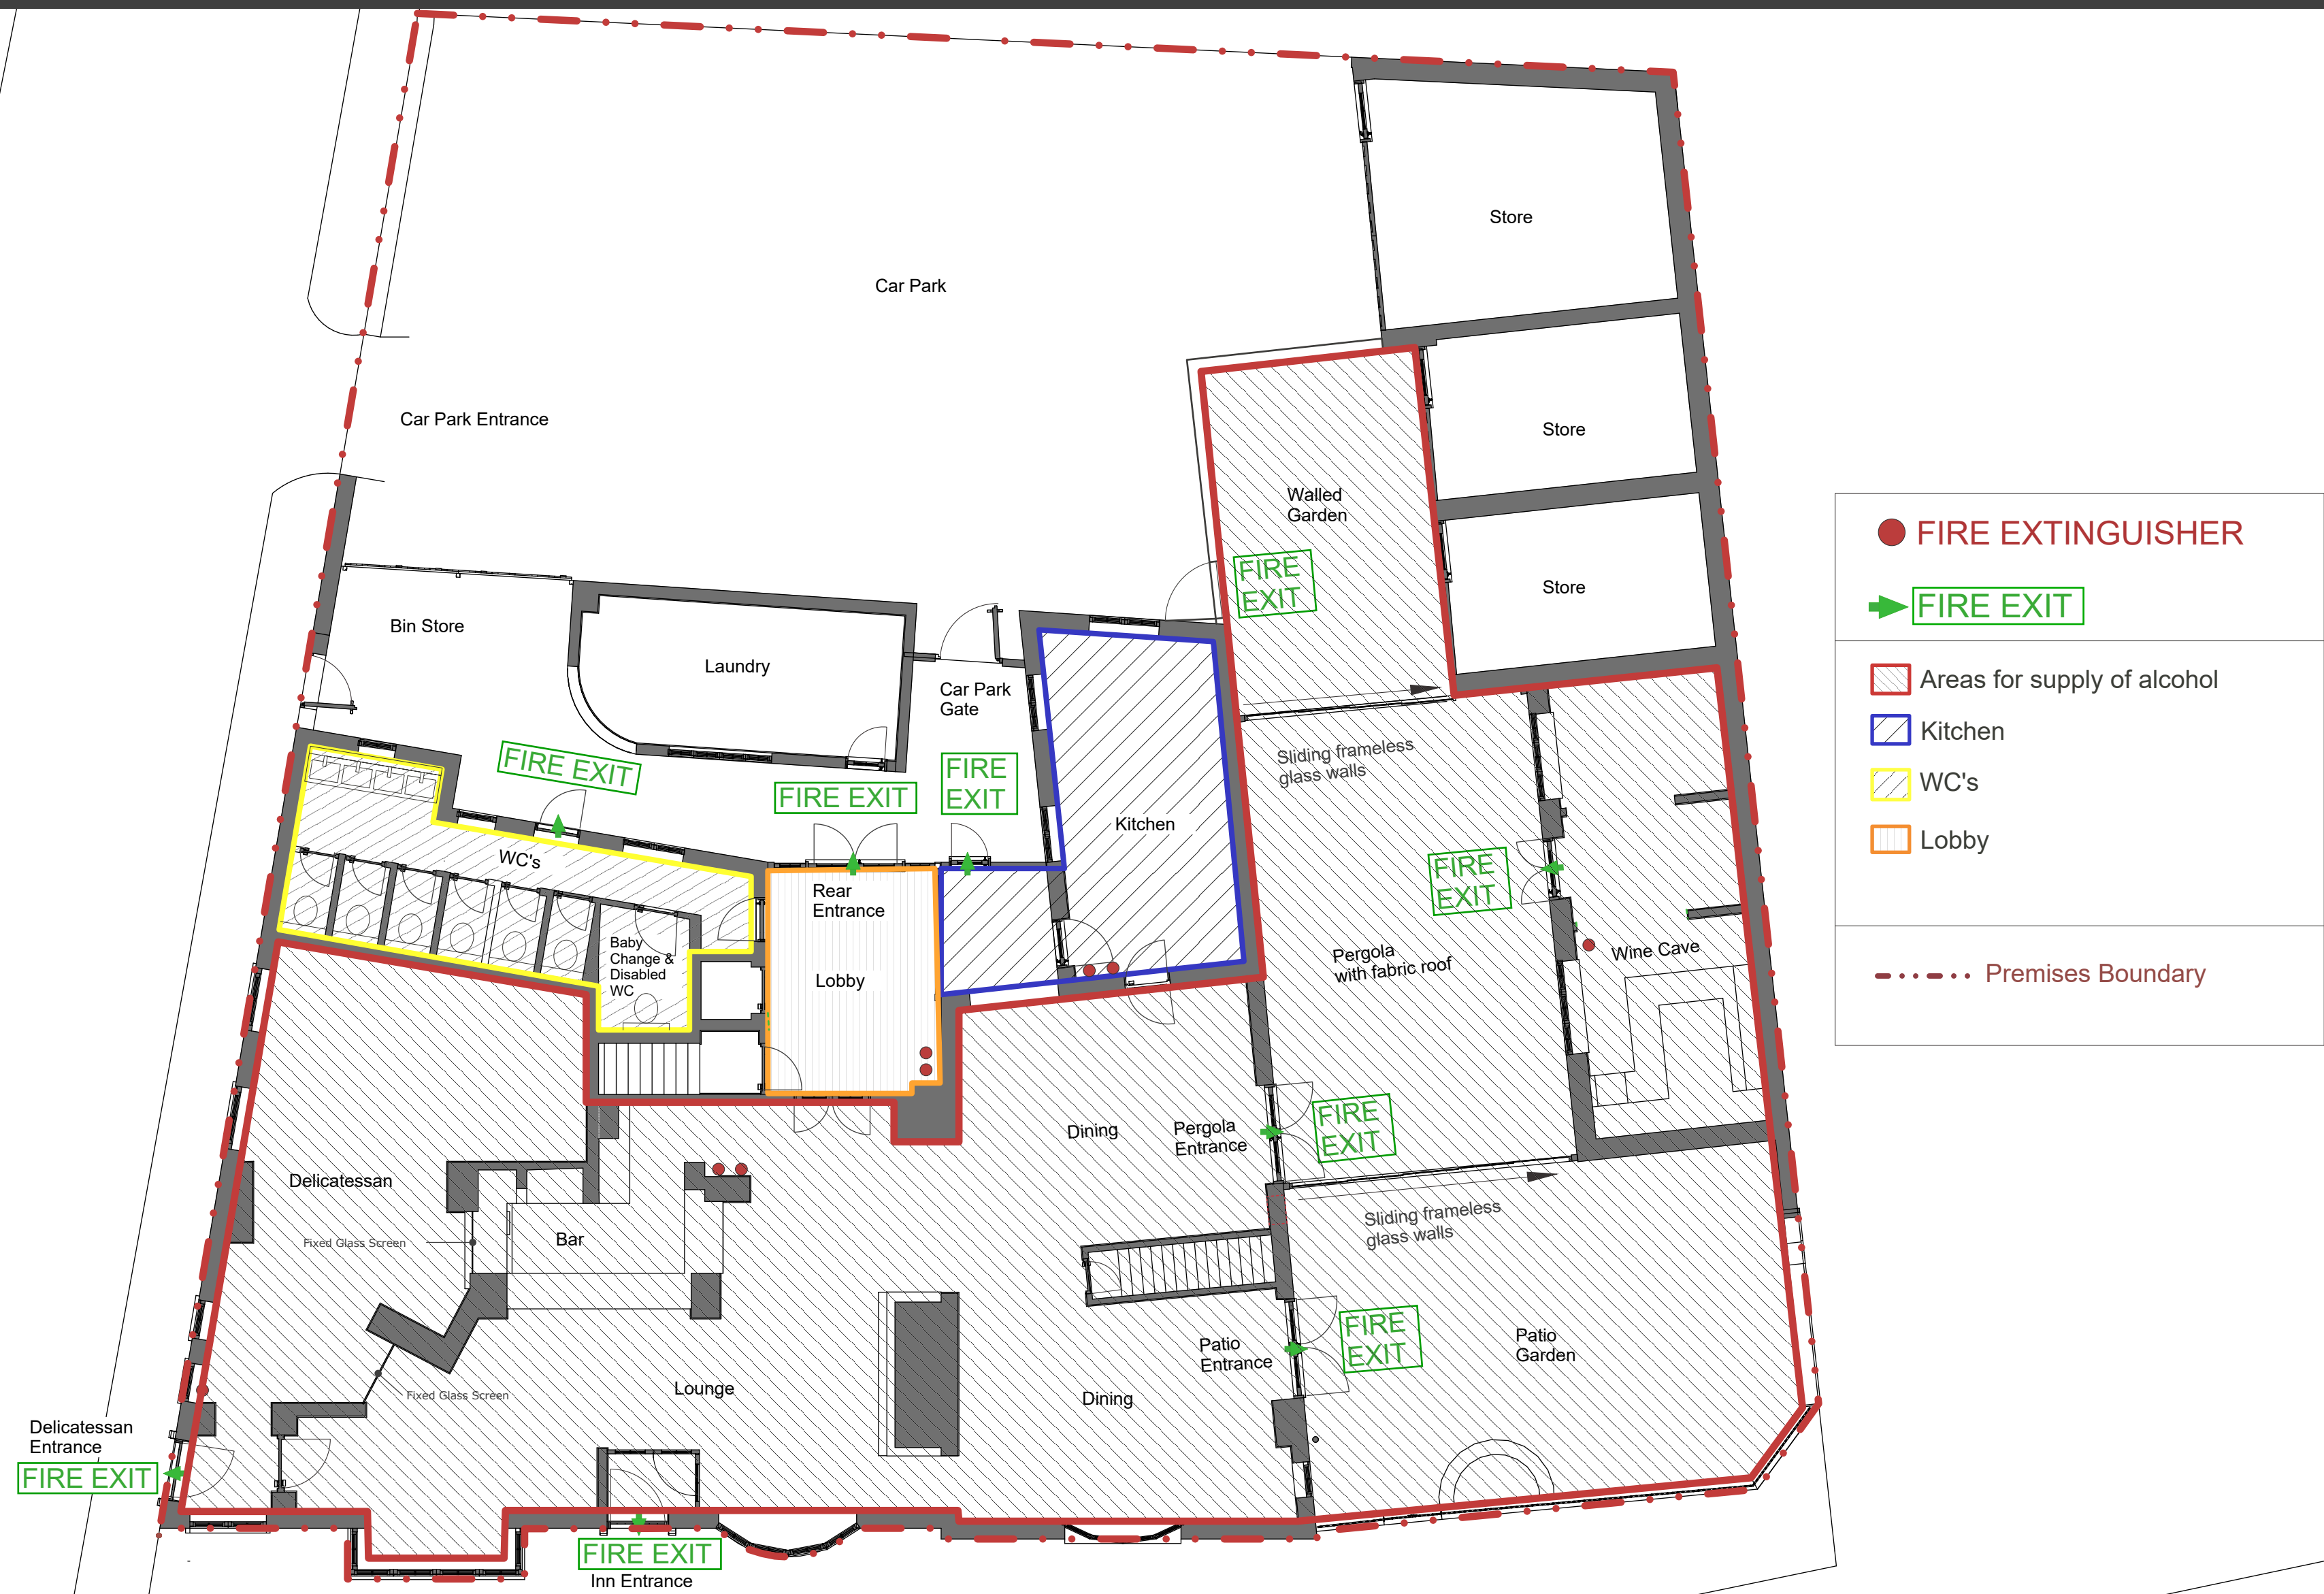

The Old Grey Mare - Licensing Plans

| | |
|--|-----------------------------|
| ● | FIRE EXTINGUISHER |
| ➔ | FIRE EXIT |
| | Areas for supply of alcohol |
| | Kitchen |
| | WC's |
| | Lobby |
| | Premises Boundary |